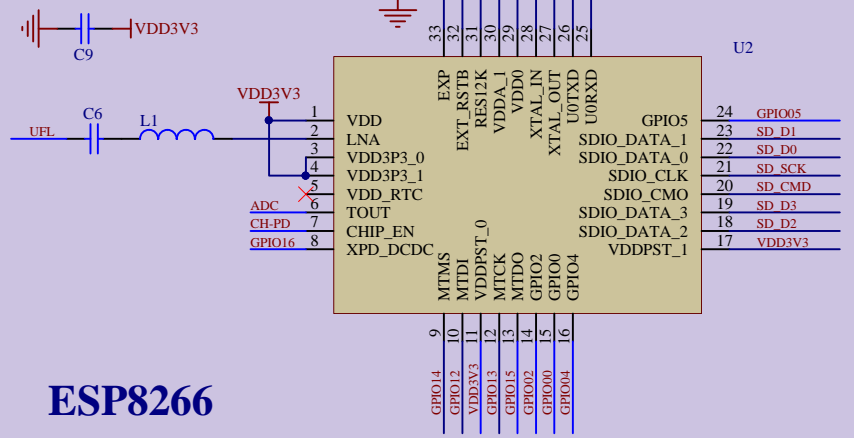

USB-unit

I/O Ports

Power

Bias for I/Os

Flash

ESP8266

WiFi-Nodem-ESP8266-CP2102