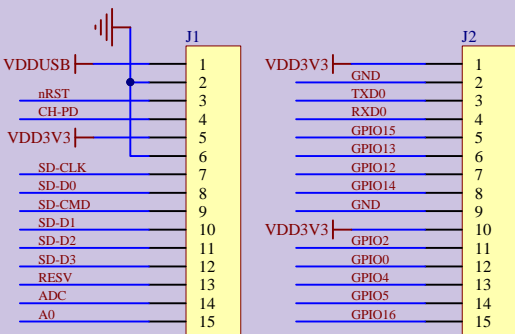

USB-unit

I/O Ports

Power

Bias for I/Os

Flash

ESP8266

WiFi-Nodem-ESP8266-CP2102