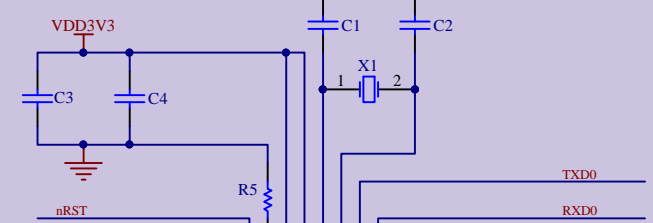

USB-unit

I/O Ports

Power

Bias for I/Os

Flash

ESP8266

WiFi-Nodem-ESP8266-CP2102