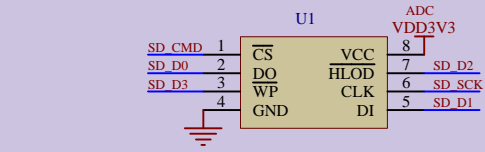

USB-unit

I/O Ports

Power

Bias for I/Os

Flash

ESP8266

WiFi-Nodem-ESP8266-CP2102