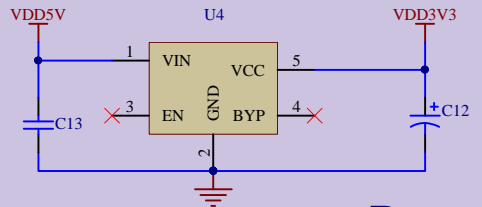

USB-unit

I/O Ports

Power

Bias for I/Os

Flash

ESP8266

WiFi-Nodem-ESP8266-CP2102