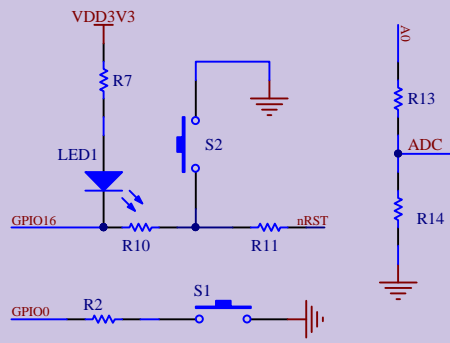

USB-unit

I/O Ports

Power

Bias for I/Os

Flash

ESP8266

WiFi-Nodem-ESP8266-CP2102