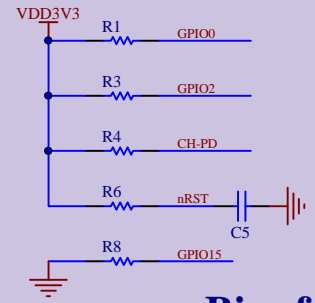

USB-unit

I/O Ports

Power

Bias for I/Os

Flash

ESP8266

WiFi-Nodem-ESP8266-CP2102